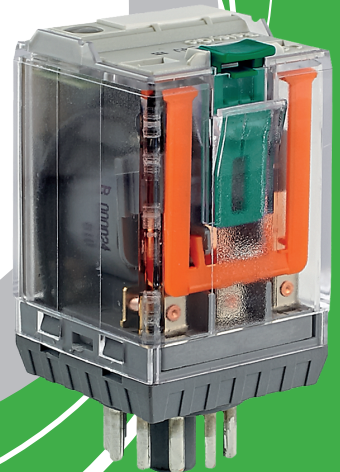

# RelayGo

RELAYGO'S FAMILIES ARE GROWING

**NEW**  
**MULTI VOLTAGE RELAY**  
FOR **ALL** OUR FAMILIES.

WORKS FROM  
**24V TO 240V**  
**AC/DC**

Our new multi-voltage relay has been developed to optimize energy consumption and work within a wide voltage range from 24V to 240V AC/DC. The relay electromagnetic system modifications are designed to achieve this revolutionary feature in the relay world. Made of the best quality materials, this new family of relays are very useful and versatile to the development of new projects and their applications in industry field.

 Say goodbye to your storage, save money and space.

 Be environmentally friendly.

 Forget about voltage and frequency variations.

 Take part of the change makers movement.

 Welcome to  RelayGo's new generation!